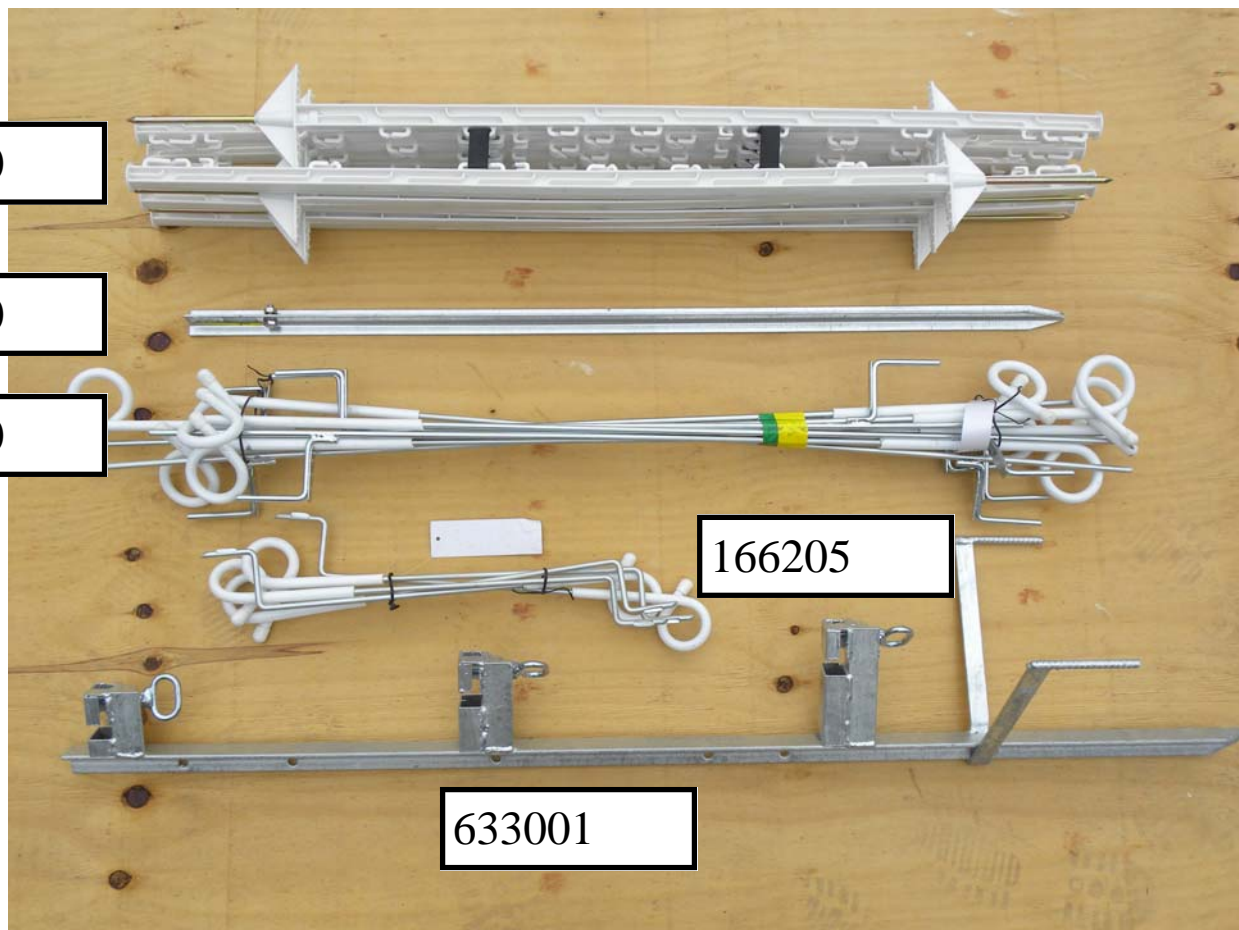

3601—RSJ Clamps - tops  
 3602—RSJ Clamps - bottoms

3609—vertical hangers - tops  
 3610 -vertical hangers - bottoms

GATE HANGERS:

3705—adjustable gate eyes & nuts 230 x 28mm

3704—adjustable gate eyes & nuts 200 x 20mm

3703—adjustable gate eyes & nuts 175 x 22mm

3702—adjustable gate eyes & nuts 150 x 16mm

3701—adjustable gate eyes & nuts 100 x 16mm

## **ELECTRIC FENCING:**

164001	Spring gate set, standard
641201	Elastic Rope Gate Set, for Gates up to 6 m
127625	Polytape Insulator, wood screw thread, for tape up to 40 mm (Pack of 25)
101610	Ring Insulator with long shaft 20 cm (Pack of 10)
164506	Twist Tight Tensioner (Pack of 6)
102504	Gate Handle Insulator, standard, wood screw thread (Pack of 4)
158901	Screw adaptor
102206	Corner Insulator, doughnut type, wood screw thread (Pack of 6)
150302	Digital Voltmeter for electric fences
150401	Fence Alert
160701	Cutout Switch
103405	Tape Joiner, stainless steel, 20 mm (Pack of 5)
100801	Fence Lead Connector for rope, 3 mm probe (Pack of 1)
140900	P30, energiser with mounting post, for 4 x 1.5 V size D batteries or 1 x 12 V battery
167706	Strain Insulator (Pack of 6)
167806	Super Strain Insulator, glass fibre reinforced (Pack of 6)
164303	Rotating Wire Tensioner (Pack of 3)
104003	Corner Insulator for Polytape, doughnut type, wood screw thread (Pack of 3)
150002	Fence Tester, 8 levels
152201	Electric fencing pliers - standard
135060	Special wood screw