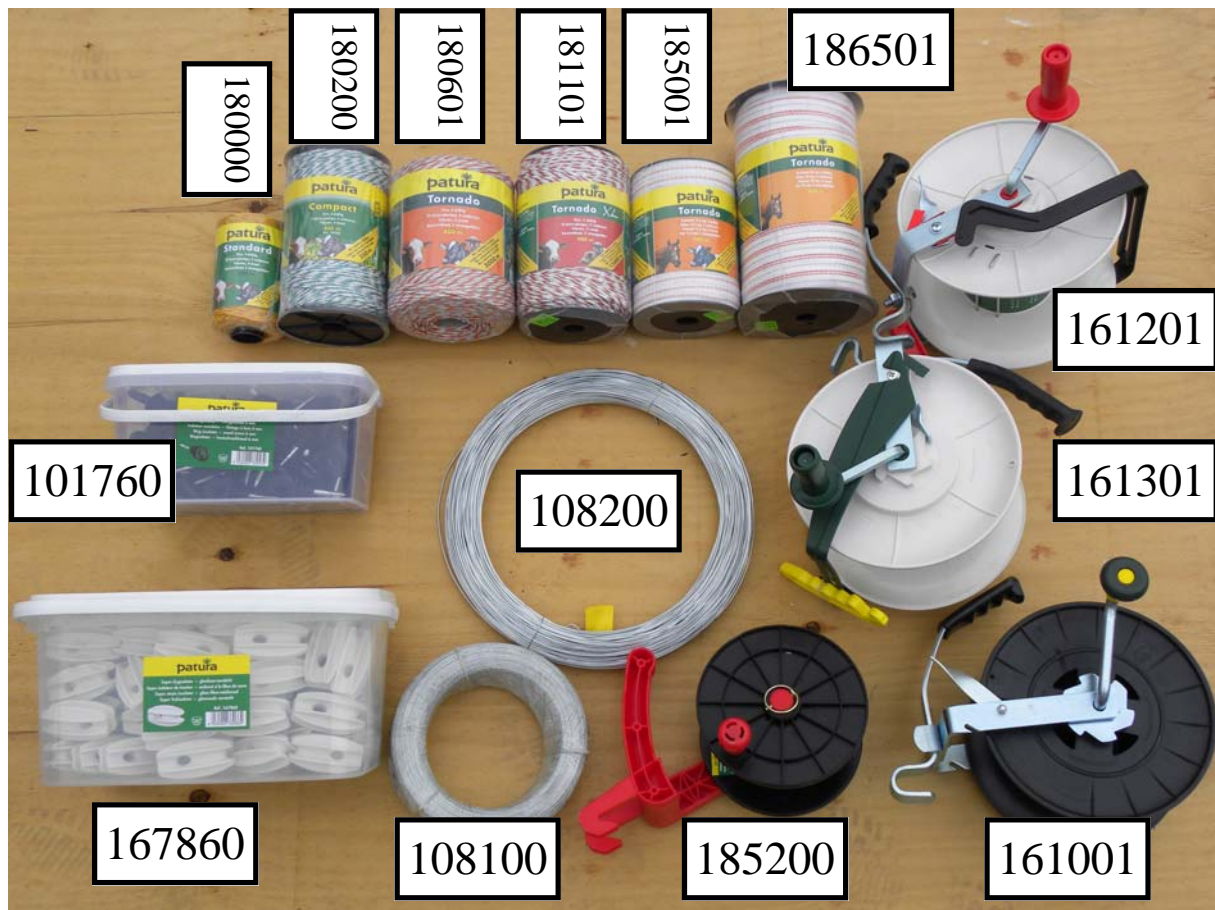

ELECTRIC FENCING:

180000	Standard Polywire, 3-strand, yellow-orange, 250 m roll
180200	Compact Polywire, 6-strand, white-green, 400 m roll
180601	TORNADO Polywire, 6-strand, white-orange, 400 m roll
181101	TORNADO XL Polywire, 11-strand, white-red, 400 m roll
185001	TORNADO Polytape 12.5 mm, 5-strand, white-orange, 200 m roll
186501	TORNADO Polytape 20 mm, 6-strand, white-orange, 200 m roll
161201	Reel special 600
101760	Ring Insulator, wood screw thread, 6 mm (Bucket of 100)
108200	Stranded wire 500m
161301	Reel special 600 with reduction gearing
167860	Super Strain Insulator, glass fibre reinforced (Bucket of 100)
108100	Stranded wire 200m
161001	Reel Standard 500